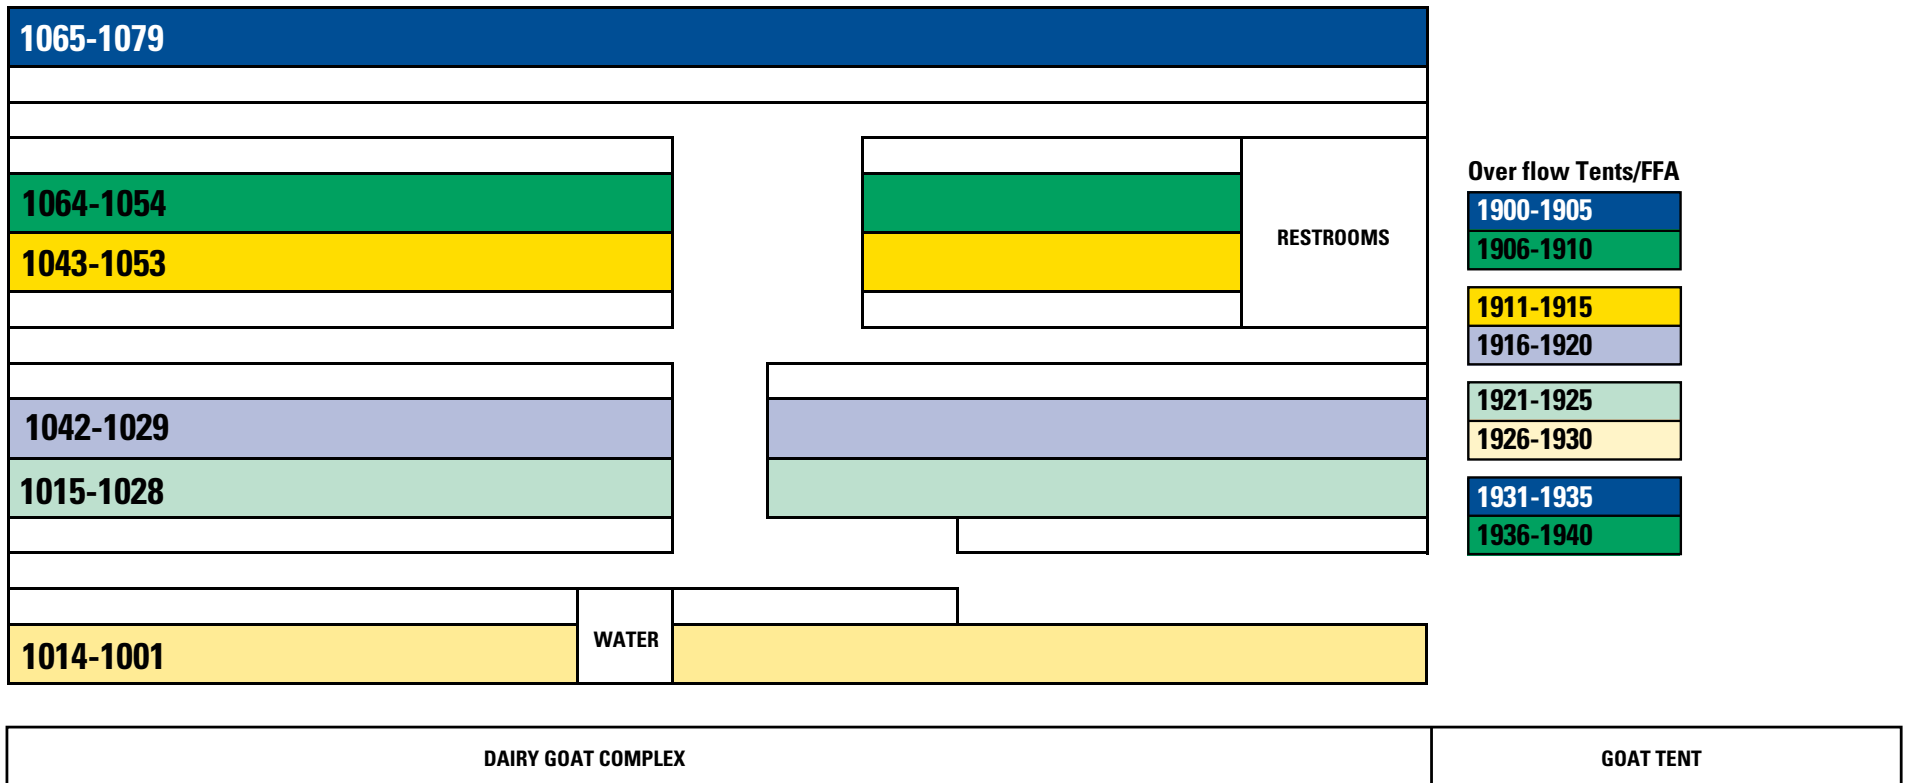

# 2019 South Dakota State Fair 4-H Division Sheep & Goat – Dairy Goat Complex

Over flow Tents/FFA

- 1900-1905**
- 1906-1910**
- 1911-1915**
- 1916-1920**
- 1921-1925**
- 1926-1930**
- 1931-1935**
- 1936-1940**

# 2019 South Dakota State Fair 4-H Division Sheep & Goat – Dairy Goat Complex

County	Family Name	Stall Number	Division
Spink	Haven	1001	Meat Goats
Spink	Dirksen	1002	Meat Goats
Spink	Esser	1003	Meat Goats
Spink	Fink/Masat	1004	Meat Goats
Clark/Spink	Tack	1005	Meat Goats
Potter	Jager	1006	Meat Goats
Potter	Rausch/Tack	1007	Meat Goats
Gregory	Weller	1008	Dairy Goats
Deuel	Hawley	1009	Dairy Goats
Brookings	Thompson	1010	Dairy Goats
Brookings	Skordahl/Tack	1011	Dairy Goats
Beadle	Eden	1012	Dairy Goats
Spink	Englund/Tack	1013	Dairy Goats
Spink	Hamilton/Knox	1014	Dairy Goats
Kingsbury	Davies	1015	Dairy Goats
Kingsbury	Johnson	1016	Dairy Goats
Brown	Smith	1017	Dairy Goats
Brown	Luce	1018	Dairy Goats
Brown	Fogarty	1019	Dairy Goats
Brown	Zoellner/Tack	1020	Dairy Goats
Hughes/Stanley	Hoffman	1021	Dairy Goats
Davison	Tack	1022	Meat Goats
Davison	Ford/Tlam	1023	Meat Goats
Clark	Vig/James	1024	Meat Goats
Clark	Gerhke/Mehlberg	1025	Meat Goats
Clark	Hovde/Hovde	1026	Meat Goats
Clark	Reidburn/Sass	1027	Meat Goats
Clark	McGraw	1028	Meat Goats
Beadle	Thelen	1029	Meat Goats